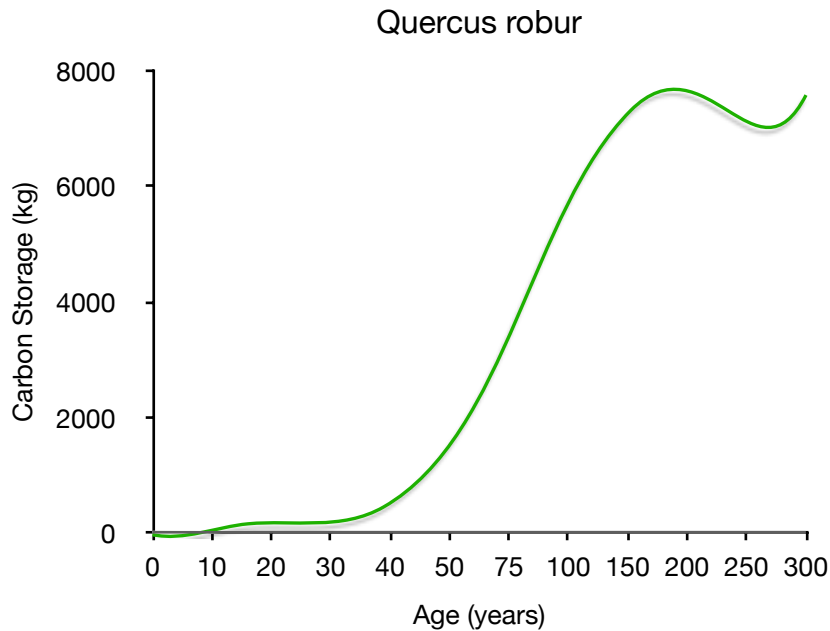

## Carbon Performance Rating

**More Carbon efficient:**  
Larger stature, longer lived, more carbon stored

**Less Carbon efficient:**  
Smaller stature, shorter lived, less carbon stored

### Carbon capture and cumulative storage over lifespan

This diagram shows the rate at which the tree will store carbon as a dry weight over its anticipated lifespan and the age at which the tree will offset the carbon it took to grow, deliver and plant it.